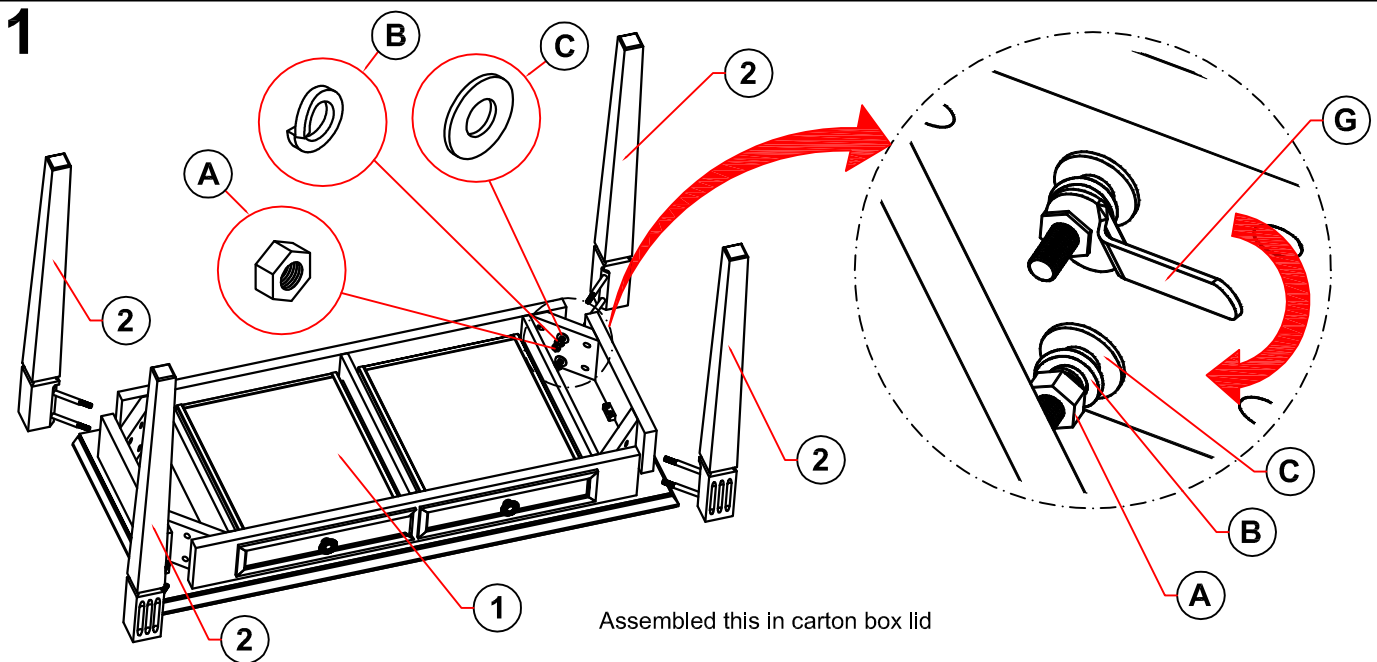

ASSEMBLY INSTRUCTIONS

VERONA DRESSING TABLE

To avoid any risk of tipping, it is recommended to secure this unit to the wall as below instruction guide
Due to different wall types, fixing NOT included

Wall Fixing - if in doubt seek professional advice

Wood

If fixing to wood make sure that it isn't chipboard as screws can easily pull away from the core structure

Brick or Masonry

Use an appropriate wall plug provided you are sure your wall is sound

Cavity Wall

Special toggle wall plugs are needed. Seek expert advice